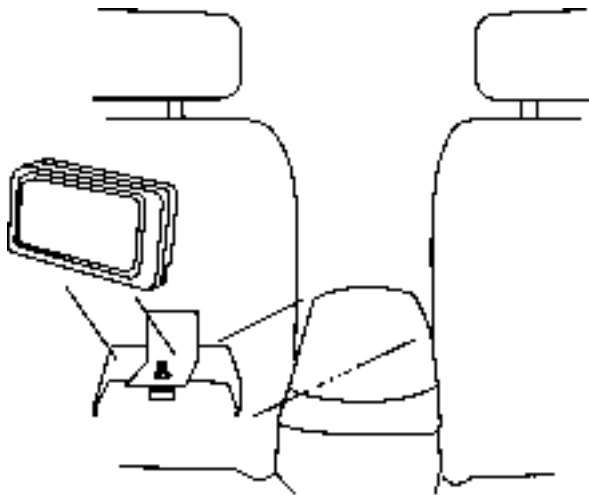

Monitor mount for Tablet DVD Between Seats

For monitors with hole underneath for thumb screw attachment ("-thread), i.e. a camera tripod mount

A between seats monitor mount for monitors with thumb screw attachment, Tablet DVD in place.

Multimedia-equipment and entertainment in vehicles are becoming more and more common. A lot of DVD- and video units are being installed in cars. How do we solve the fitting problems in a neat and easy way?

We offer a easy-to-use system for mounting multimedia-screens in the vehicle. It is based on a car specific mount with a monitor mount for monitors with a hole underneath for thumb screw attachment. The monitor will be placed between the front seats, giving the back seat passangers a perfect view. The screen can be tilted and angled in order to avoid reflections. You can take the monitor with you when leaving the car. The interior of the vehicle will not be damaged, as no drilling holes is required.

It is easy to install a monitor for multimedia or a Tablet DVD in the car.

1. First you attach a monitor mount onto the arm rest or center floor console between the front seats. The mount is car specific and tailor made for each car model. It fits monitors with a hole underneath for thumb screw attachment ("-thread).