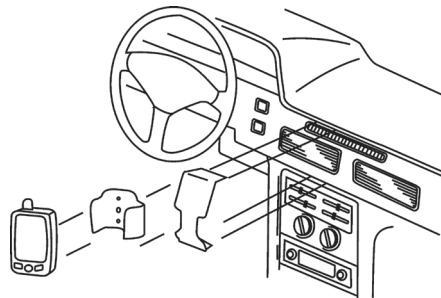

PROCLIP MOUNTING PLATFORM

VEHICLE SPECIFIC MOUNTING BRACKET

Keep your device within easy sight and reach in your car! The ProClip makes it easier and safer to use handheld devices in vehicles. The ProClip is a mounting bracket that you attach to the dashboard of your car. Onto the ProClip, you can install any accessory, e.g. a holder for mobile phone or other communication device.

The ProClip is car specific, it is customized for each car model and has a perfect fit. The ProClip offers a firm mounting platform and is available in multiple positions for most vehicles. Discreet design that blends in well with the interior. Safe, neat and convenient!

The ProClip is easy to install, you can do it in a minute! You simply snap the ProClip into place in gaps in the interior, you do not need to drill holes or use special tools or dismantle the dashboard. Detailed mounting instructions included. Developed and produced in Sweden