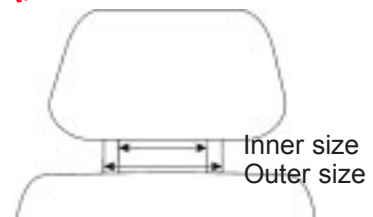

Headrest mount with flexible arm, for Multimedia-Monitors

For monitors with a vertical groove in back.

Also for Volvo!

Are you planning to install a DVD, a video or perhaps a Playstation 2 in your car? The headrest monitor mount with flexible arm gives optimum viewing and easy screen adjustment. With the extended flexible arm you can adjust the screen just the way you want.

The headrest monitor mount with flexible arm is available with two different lengths (27 cm and 37 cm), in four sizes. Installation is simple and will not damage your vehicle's interior. You can easily take the monitor with you when leaving the vehicle.

Flexible Arm 27	Minimum inner size	Maximum outer size
810816	95 mm	155 mm
810826	123 mm	183 mm
810836	151 mm	211 mm
810846	179 mm	239 mm

The headrest monitor mount with flexible arm fits a number of vehicles, some of them are listed here. Are you missing a model? Measure the headrest in your vehicle and compare with the table on this leaflet to find which item fits your vehicle. (The headrest monitor mount with flexible arm fits monitors with a vertical groove in back)