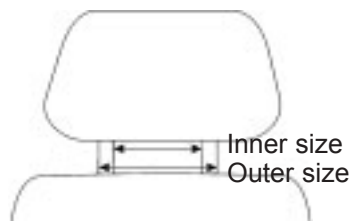

Headrest Mount for Multimedia-Monitor

For monitors with a vertical slot in back.

A headrest mount installed in the car (item no 810810).

Also for Volvo!

Item number	Minimum inner size	Maximum outer size
810810	95 mm	155 mm
810820	123 mm	183 mm
810830	151 mm	211 mm
810840	179 mm	239 mm

Multimedia-equipment in vehicles are becoming more and more common. A lot of DVD- and video units are being installed in the car. How do we solve the fitting problems in a neat and easy way?

We offer an easy-to-use system for mounting multimedia-monitors in the vehicle. It is based on a flexible headrest mount that fits monitors with a vertical groove in back. The screen can be tilted and angled in order to avoid reflections. You can take the monitor with you when leaving the car. The interior of the vehicle will not be damaged, as no drilling holes is required.