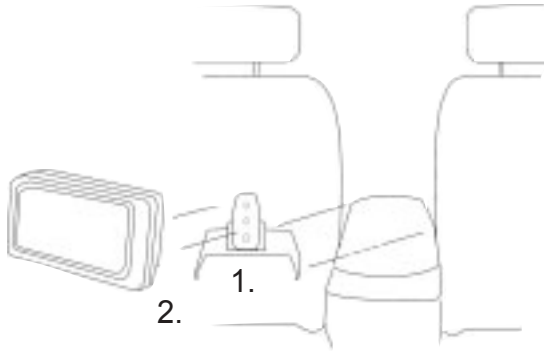

Monitor Mount Between Front Seats

For monitors with a vertical slot in back.

*Between seats monitor mount.
Multimedia-monitor in place.*

Multimedia-equipment and entertainment in vehicles are becoming more and more common. A lot of DVD- and video units are being installed in cars. How do we solve the fitting problems in a neat and easy way?

We offer a easy-to-use system for mounting multimedia-monitors in the vehicle. It is based on a car specific mount with a monitor mount for monitors with a vertical slot in back. The screen will be placed between the front seats, giving the back seat passangers a perfect view. The screen can be tilted and angled in order to avoid reflections. You can take the monitor with you when leaving the car. The interior of the vehicle will not be damaged, as no drilling holes is required.

The installation of a monitor is quick and easy.

1. A monitor mount is to be mounted on the arm rest or the center floor console between the front seats. The mounts are car specific.

2. The monitor is to be mounted on the mount. It provides a firm fit, but can easily be removed when leaving the car.